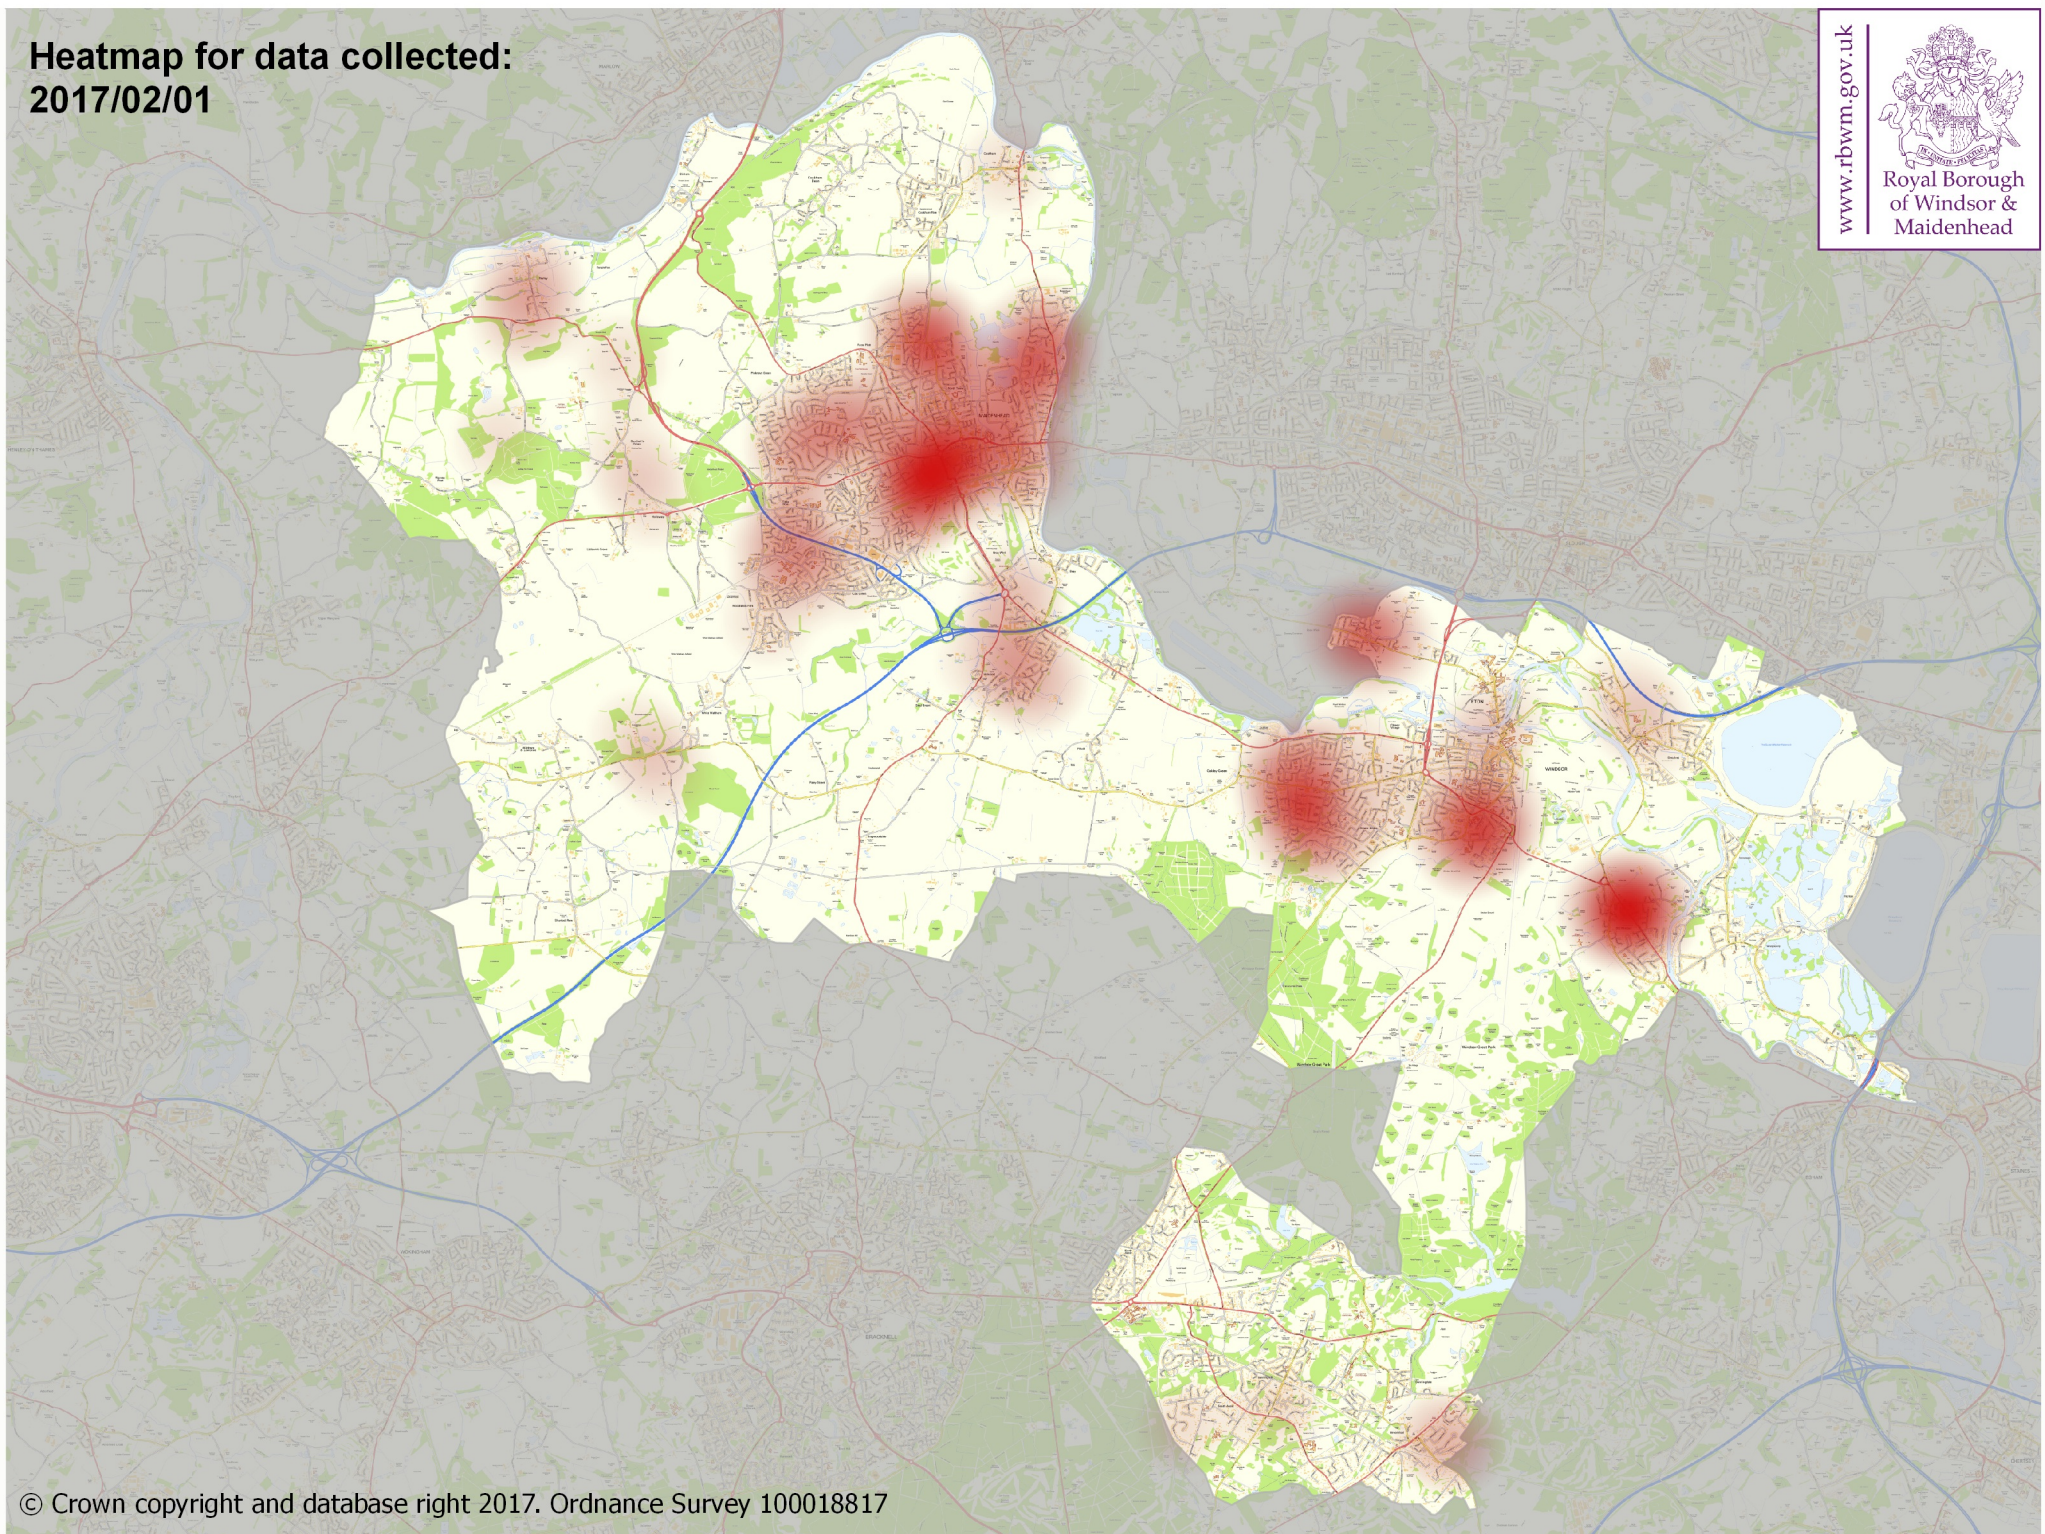

Heatmap for data collected:
2016/10/01

www.rbwm.gov.uk

Heatmap for data collected:
2017/02/01

www.rbwm.gov.uk

Combined data as individual points

2016/10/01 shown in blue

2017/02/01 shown in red