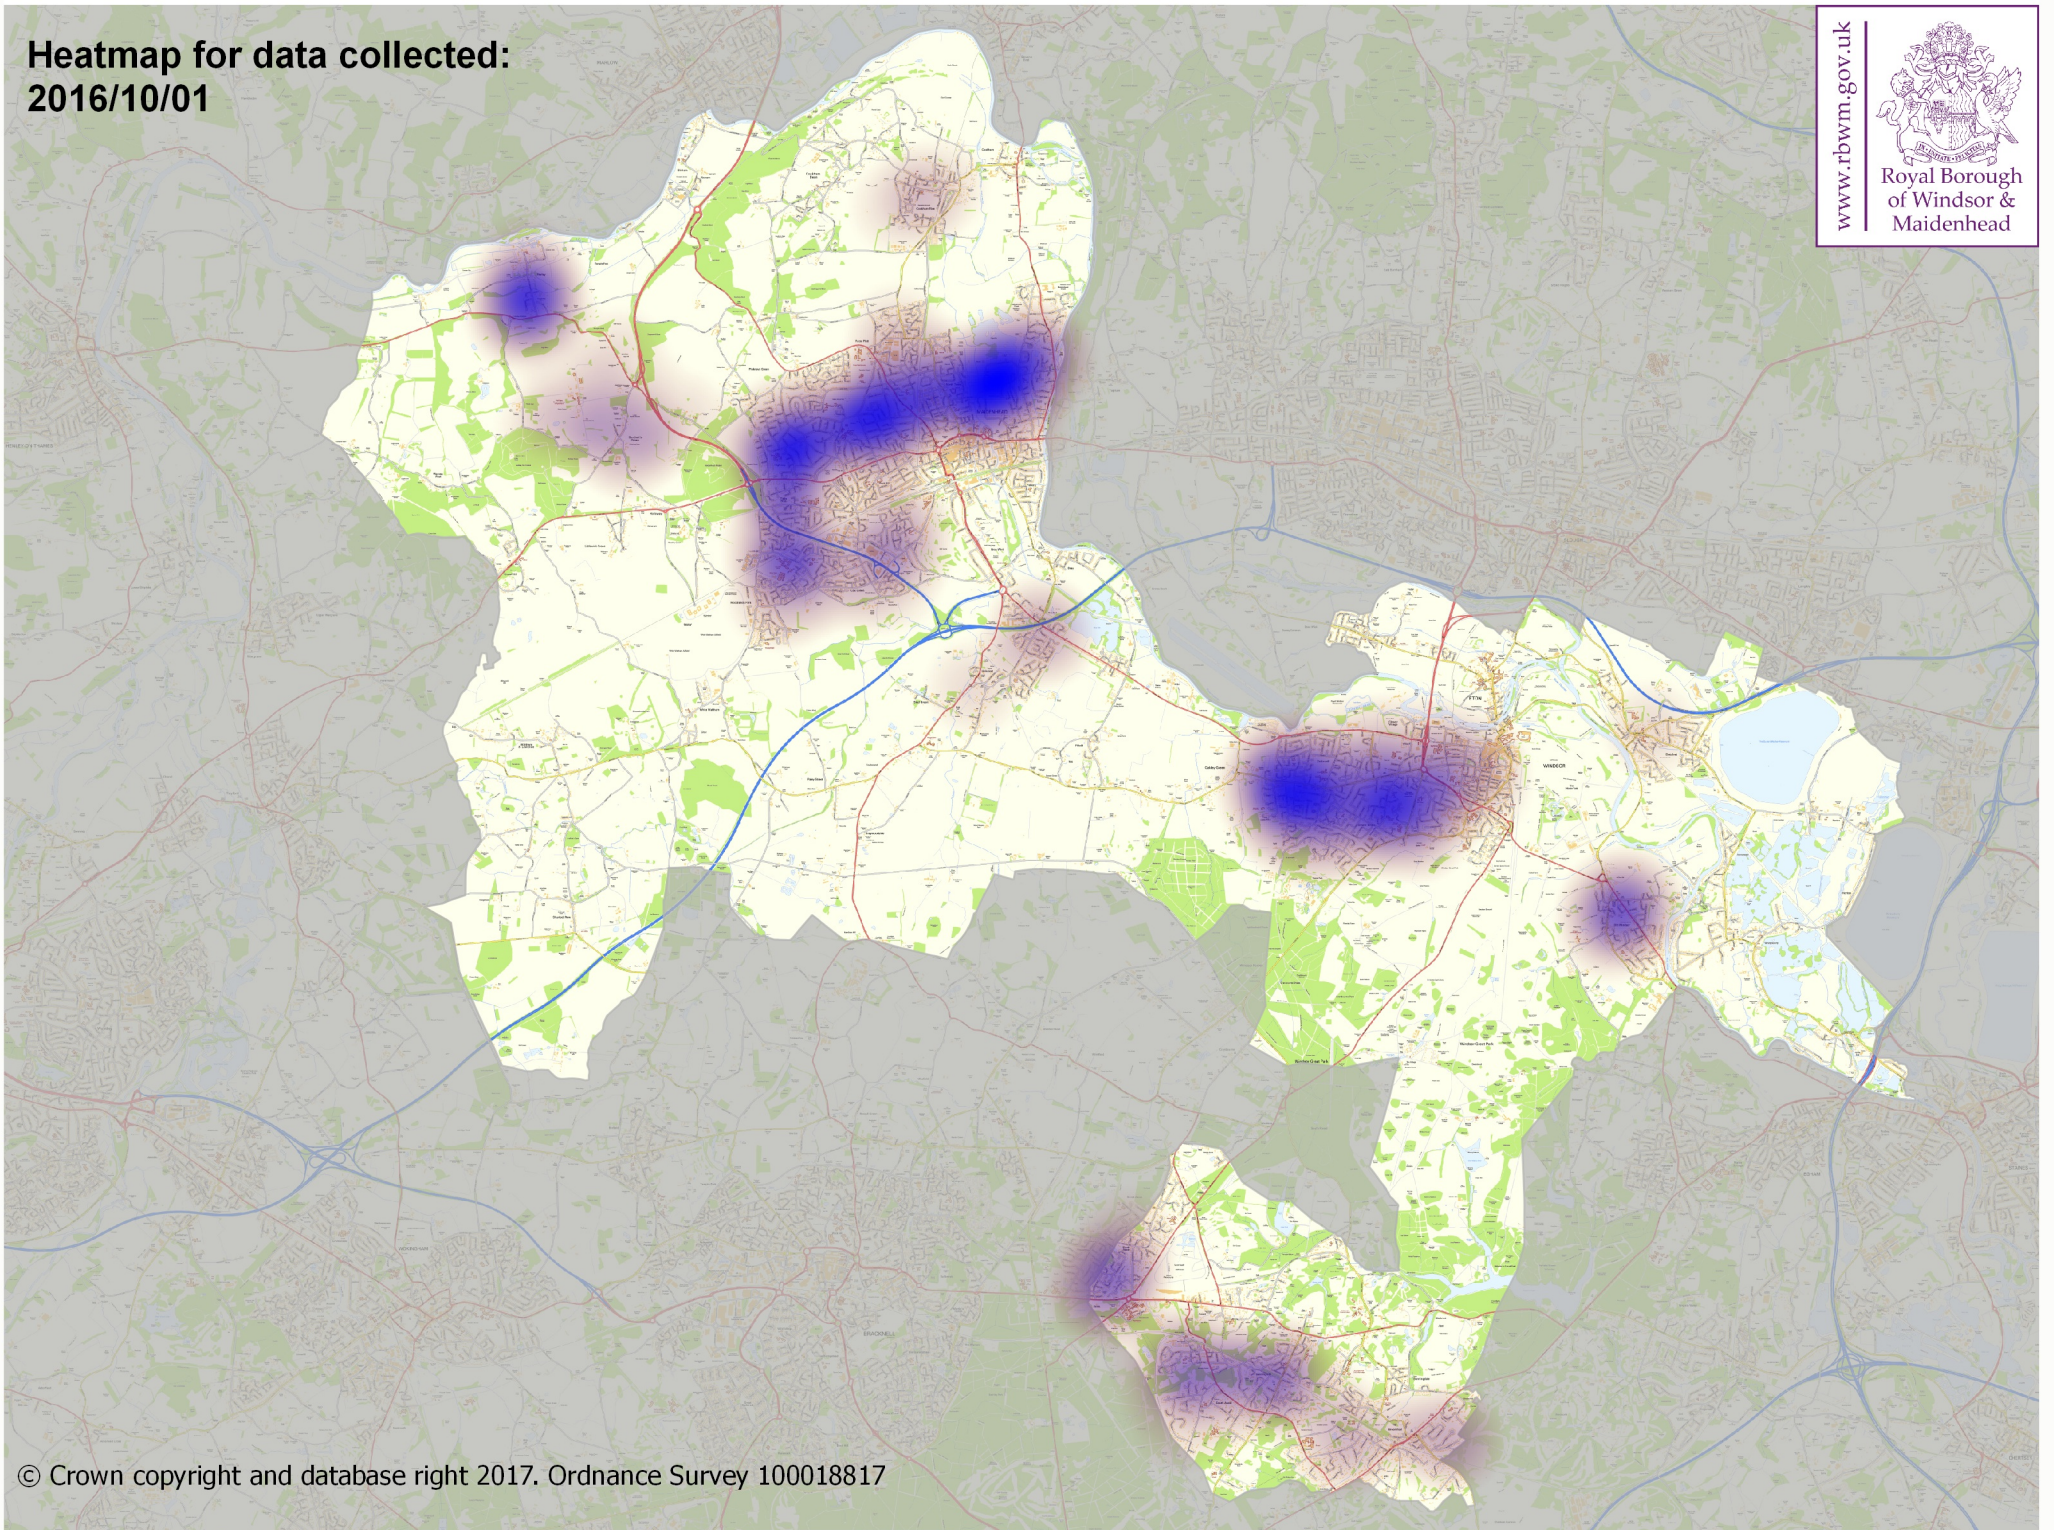

Heatmap for data collected:
2016/10/01

www.rbwm.gov.uk

Heatmap for data collected:
2017/02/01

www.rbwm.gov.uk

Combined data as individual points

2016/10/01 shown in blue

2017/02/01 shown in red